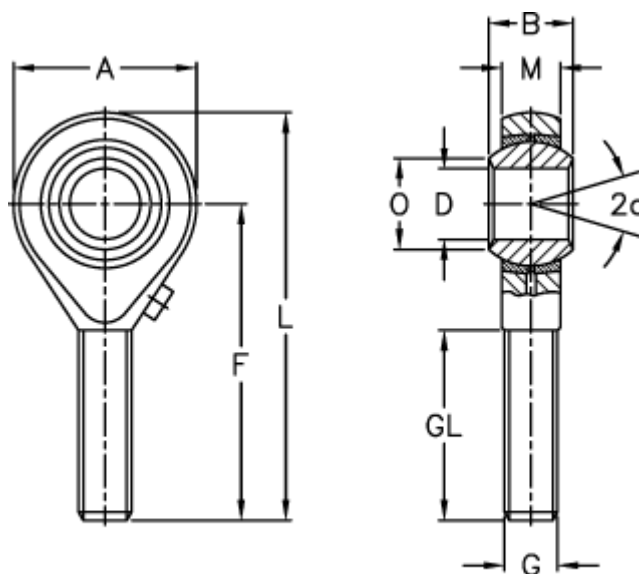

Article number: 54300918

Description: LDK Rod end POS 18

Measures

A	= 42	L	= 93
a (degrees)	= 15	M	= 16.50
B	= 23	O	= 21.80
D	= 18	Static load C0 (kN)	= 43.0
Dynamic load C (kN)	= 19.5	Weight (g)	= 260
F	= 72		
g	= M18x1,5		
GL	= 44		